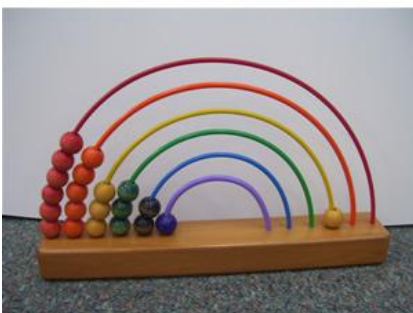

Beads

**WTL 15
Klakaroo**

**WTL 26
Busy Beads Pal**

**WTL 157
Wire and Bead Frame**

**WTL 961
Hourglass Surprise**

**WTL 1074
Busy Ball**

**WTL 1124
Weebie**

**WTL 1145
Rainbow Bead Frame**

**WTL 1178
Mini Curves and Waves**

**WTL 1431
Thomas Bead Frame**

**WTL 1520
Count the Rainbow**

**WTL 1601
Barnyard Crawl Toy**

**WTL 1603
Bead Table**